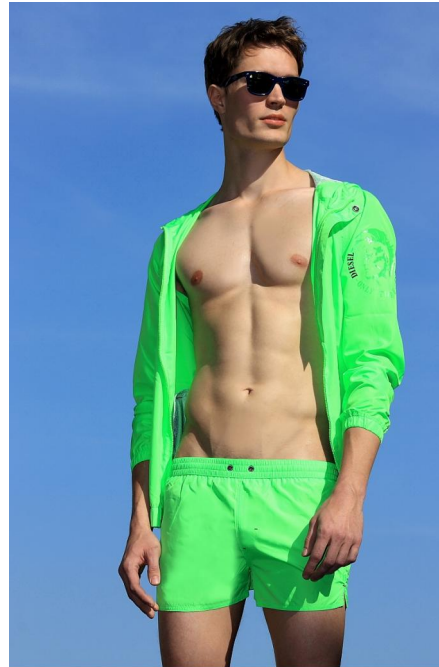

Mika

HEIGHT:
6'2 | 188 cm
SUIT:
48 EU

CHEST:
39" | 98 cm
WAIST:
31" | 80 cm

HIPS:
36" | 92 cm
SHOES:
43 EU

EYES:
Brown
HAIR:
Dark Blond

SPRUNGBRETT
· MODEL MANAGEMENT ·

Hanauer Landstr. 196a · 60314 Frankfurt
+49 (69) 42899650 · info@sprungbrett.us
www.sprungbrett.us