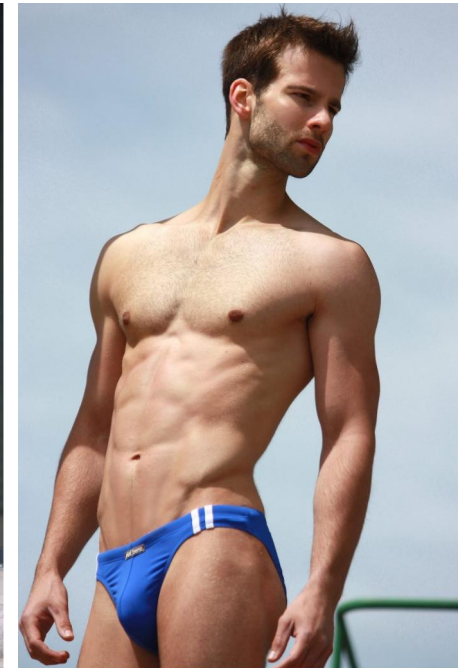

Steffen D.

HEIGHT:
6"0 | 183 cm
SUIT:
48 EU

CHEST:
38" | 97 cm
WAIST:
31" | 79 cm

HIPS:
36" | 92 cm
SHOES:
43 EU

EYES:
Brown-Green
HAIR:
Middle Brown

SPRUNGBRETT
· MODEL MANAGEMENT ·

Hanauer Landstr. 196a · 60314 Frankfurt
+49 (69) 42899650 · info@sprungbrett.us
www.sprungbrett.us