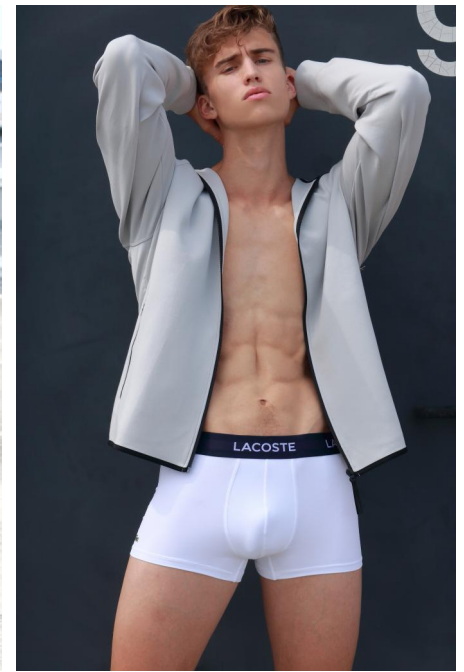

MAXIMILIAN

HEIGHT:
5"11 | 181 cm
SUIT:
48 EU

CHEST:
39" | 98 cm
WAIST:
29" | 73 cm

HIPS:
37" | 93 cm
SHOES:
42 EU

EYES:
Blue
HAIR:
Middle Brown

SPRUNGBRETT
· MODEL MANAGEMENT ·

Hanauer Landstr. 196a · 60314 Frankfurt
+49 (69) 42899650 · info@sprungbrett.us
www.sprungbrett.us